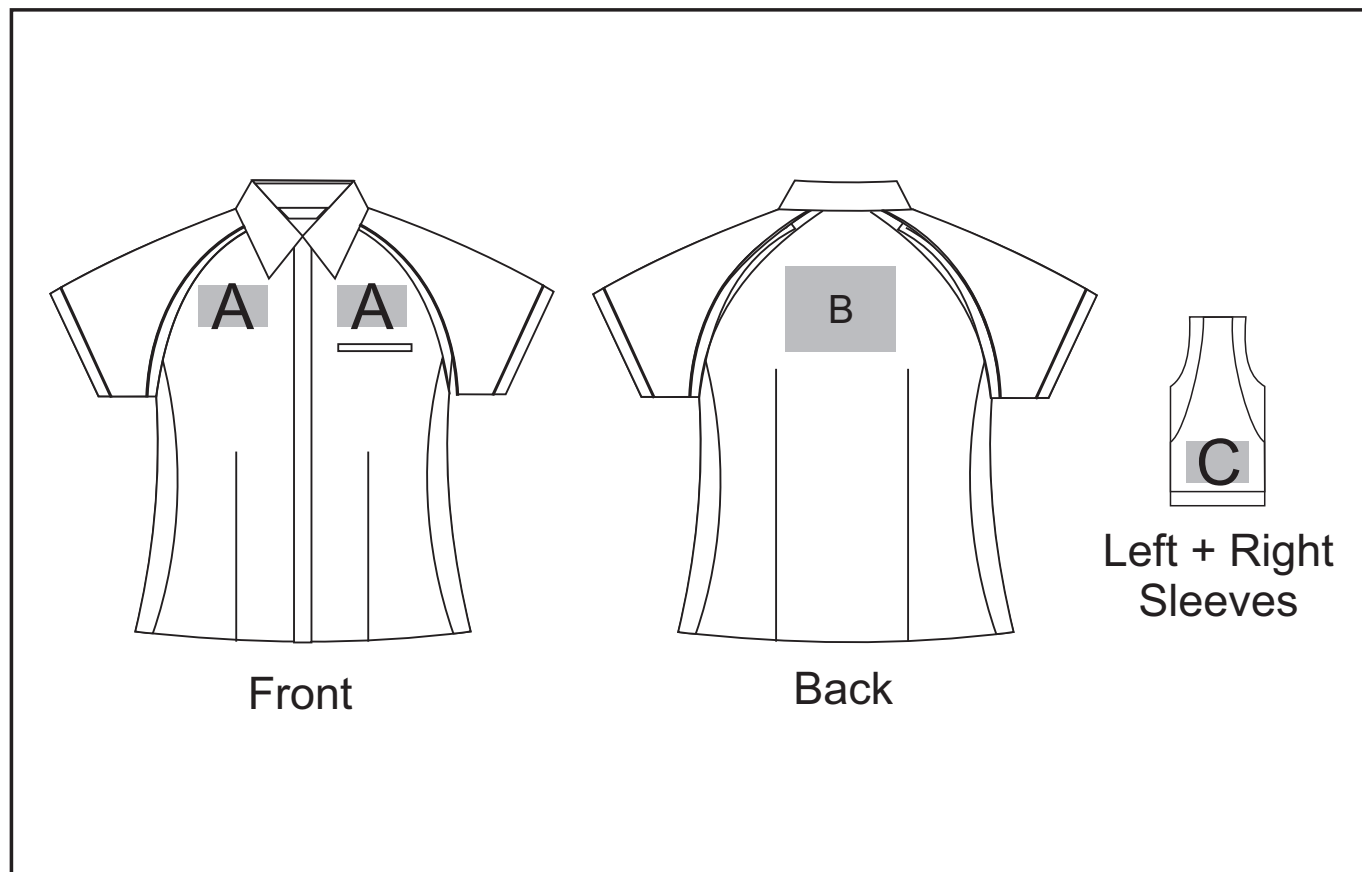

BIZ-3640

Nitro Pitt Shirt - Ladies

Need to know:

- Includes 1-Position Embroidery **OR** 1-Position Digital Transfer (setup fee applies)
- **EMB/DTC inclusive parameters:** Left/Right Chest = 100mm x 100mm **OR** Back = 8000mm²
- Cannot guarantee a 100% straight branding on any clothing item with check or stripe detail.

Branding Options:

Position A

1. Embroidery (EMB) - 9 colours
Size: 90mm diameter
2. Screen Print (SA) - 6 colours
Size: 90mm wide x 60mm high
3. Digital Transfer Clothing (DTC) - Full colour
Size: 90mm wide x 90mm high

Position B

1. Embroidery (EMB) - 9 colours
Size: 200mm wide x 200mm high
2. Screen Print (SA) - 6 colours
Size: 260mm wide x 200mm high
3. Digital Transfer Clothing (DTC) - Full colour
Size: 210mm wide x 148mm high

Position C

1. Embroidery (EMB) - 9 colours
Size: 50mm diameter
2. Screen Print (SA) - 6 colours
Size: 60mm wide x 60mm high
3. Digital Transfer Clothing (DTC) - Full colour
Size: 50mm wide x 50mm high